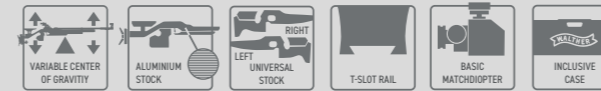

SOLID WALTHER FRONTSIGHT

BASIC tunnel with glass insert sight, Ø 22 mm

TRIGGER

Adjustable, mechanical match trigger, upgradable to E-trigger